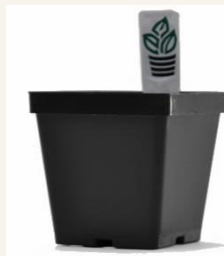

Maxi Square

Product	Product Code	Color	Pots/ Case	Cases/ Pallet	Case lbs.	Inside Dimensions	US Volume	Metric Volume
Jumbo Junior	691525	Black	375	28 - 32	28	4 1/8" x 5"	35.1 fl oz	1.04 liter
	691522	Green	375	28 - 32	28	4 1/8" x 5"	35.1 fl oz	1.04 liter
	691524	Terra Cotta	375	28 - 32	28	4 1/8" x 5"	35.1 fl oz	1.04 liter
Mini Square	691605	Black	540	36 - 40	25	3 1/2" x 2 7/8"	13.5 fl oz	400 ml
	691602	Green	540	36 - 40	25	3 1/2" x 2 7/8"	13.5 fl oz	400 ml
	691604	Terra Cotta	540	36 - 40	25	3 1/2" x 2 7/8"	13.5 fl oz	400 ml
Maxi Square	691705	Black	540	36 - 40	22	3 1/2" x 3 1/2"	16 fl oz	475 ml
	691702	Green	540	36 - 40	22	3 1/2" x 3 1/2"	16 fl oz	475 ml
	691703	Terra Cotta	540	36 - 40	22	3 1/2" x 3 1/2"	16 fl oz	475 ml